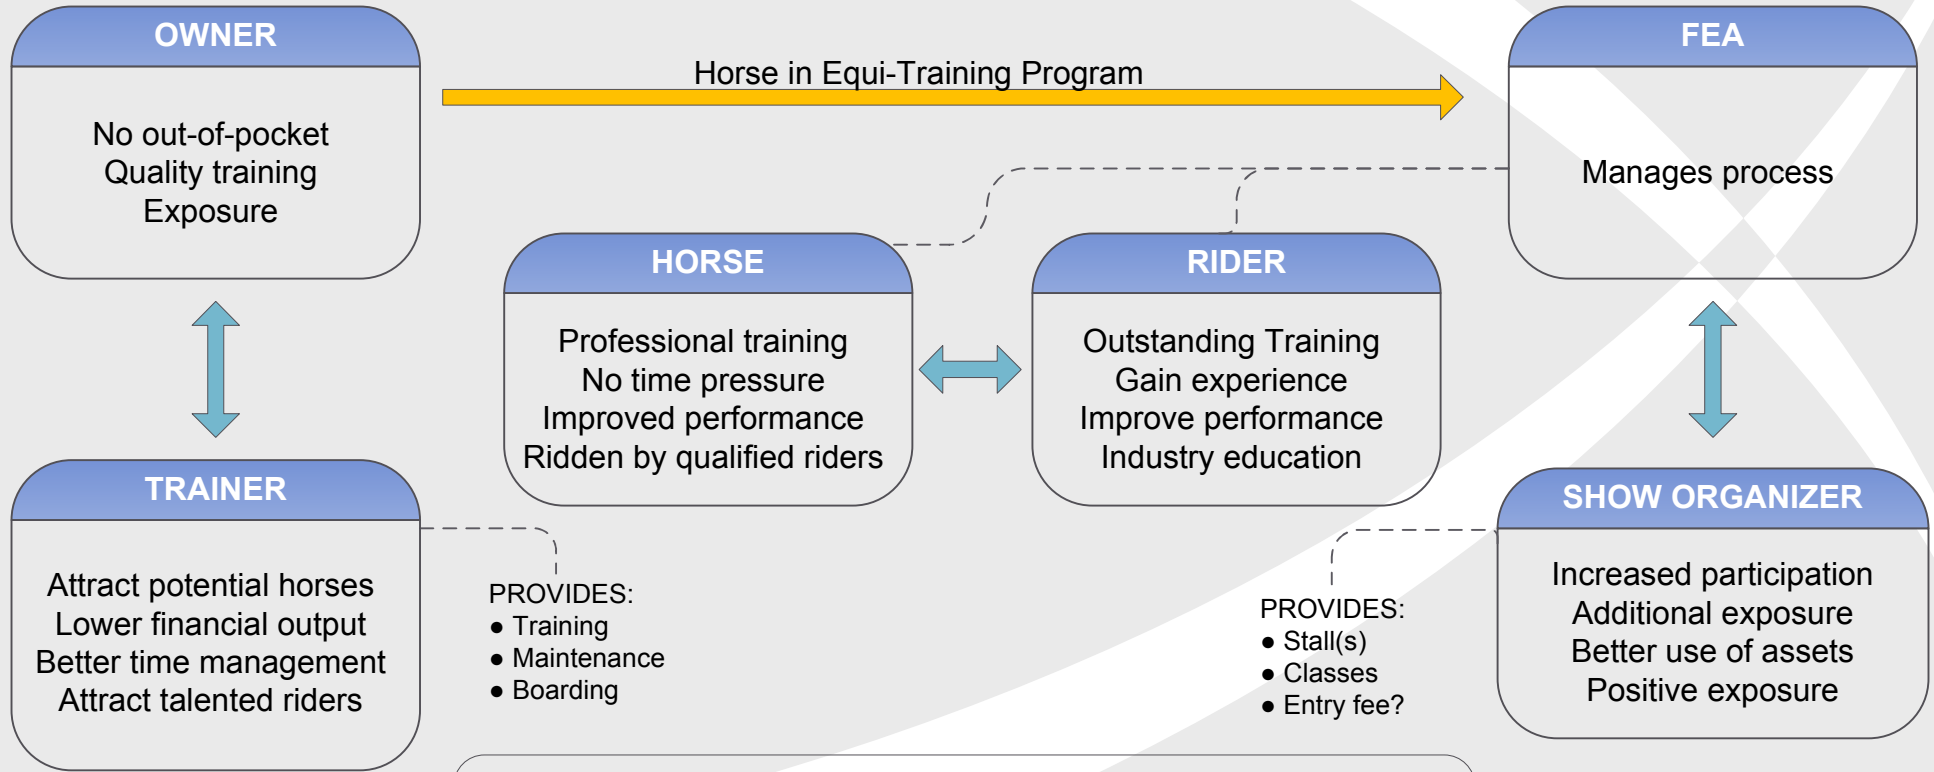

EQUI-TRAINING PROGRAM INITIAL OUTLINE

Horse & Rider Training Management

- PROVIDES:
- Training
 - Maintenance
 - Boarding

- PROVIDES:
- Stall(s)
 - Classes
 - Entry fee?

GUIDELINES:

1. Owner cannot dedicate horse to a specific rider, but may refuse a rider-horse match
2. Selection process must be pre-determined
3. All parties must be registered with FEA and appropriate governing bodies